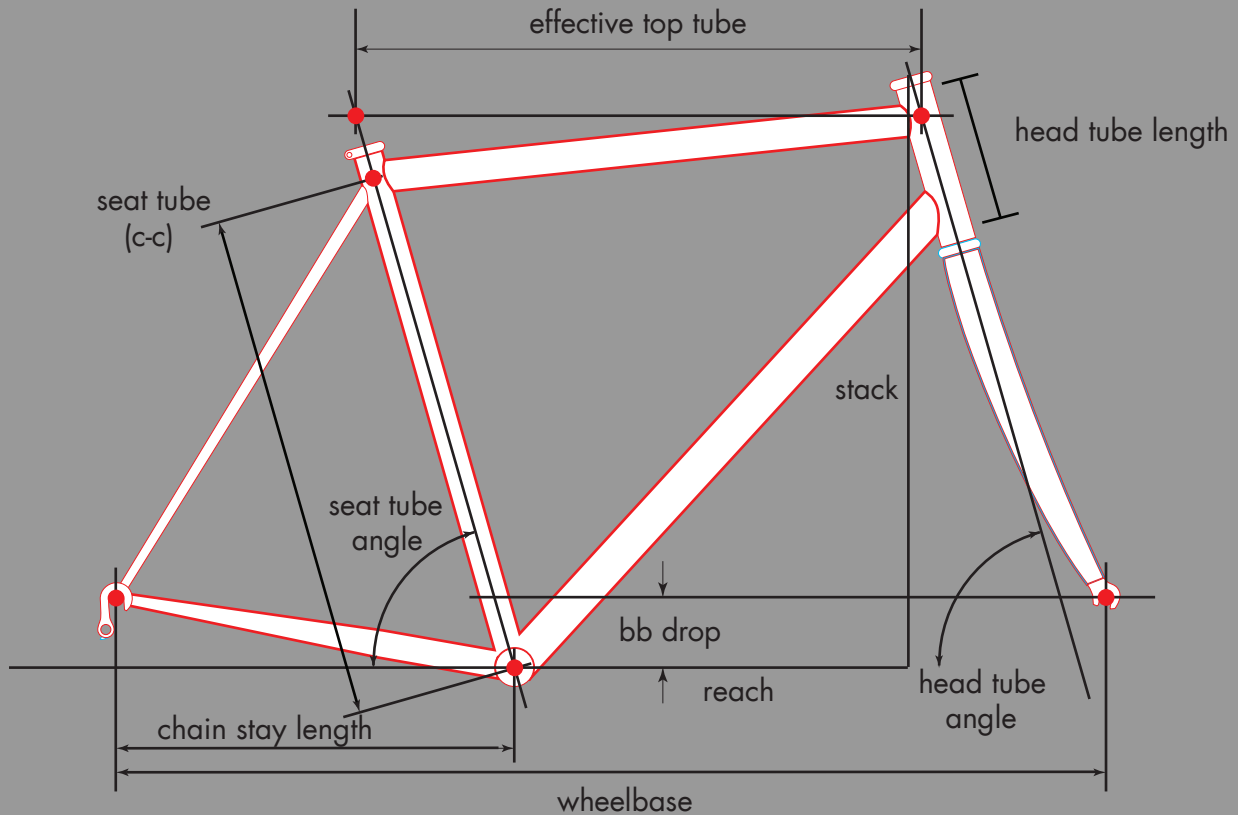

## STOCK GEOMETRY || FULL SUSPENSION MTB:

### Arktos

Frame Size	Small	Medium	Large	X-Large
Seat Tube (c-t)	420.0	455.0	483.0	518.0
Effective Top Tube	585.0	600.0	615.0	635.0
Head Tube Length	100.0	110.0	115.0	130.0
Head Tube Angle	66.0	66.0	66.0	66.0
Frame Stack	589.0	599.0	604.0	614.0
Frame Reach	401.0	415.0	431.0	448.0
Seat Tube Angle	73.5	73.5	73.5	73.5
Chain Stay Length	430.0	438.0	438.0	438.0
Estimated BB Height	346.0	346.0	346.0	346.0
BB Drop	10.0	10.0	10.0	10.0